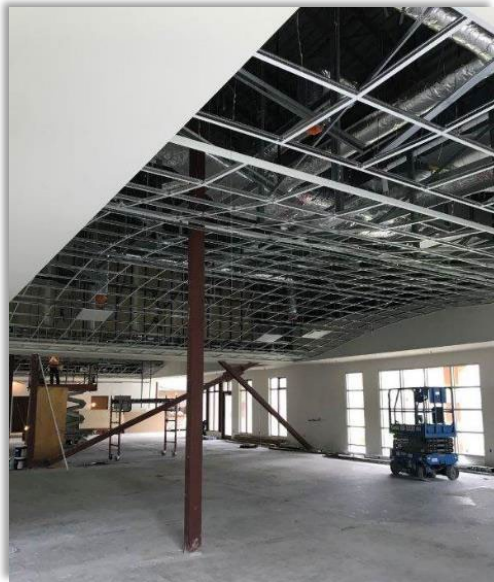

May 2021

Tel 604.792.1321 | Fax 604.792.9665 | <http://www.sd33.bc.ca/>

Imagine High Update

- Column wraps in gym extend from floor to ceiling

- Slat wall in gym installed
- Lighting fixtures and ceiling fans installed in gym

- Retractable basketball nets installed in gym)

- Gym change rooms – tile work
- Gym change rooms – flooring, tile, and room partitions complete

- Learning Commons curved grid ceiling

- Learning Commons curved grid, pot lights and sprinklers
- Curved ceiling view looking towards the office

- Science Lab – sinks and gas connections installed
- Science Lab – Fume hood installed

- Hallway – raised floor built and prepped for locker installation
- View from second floor common area