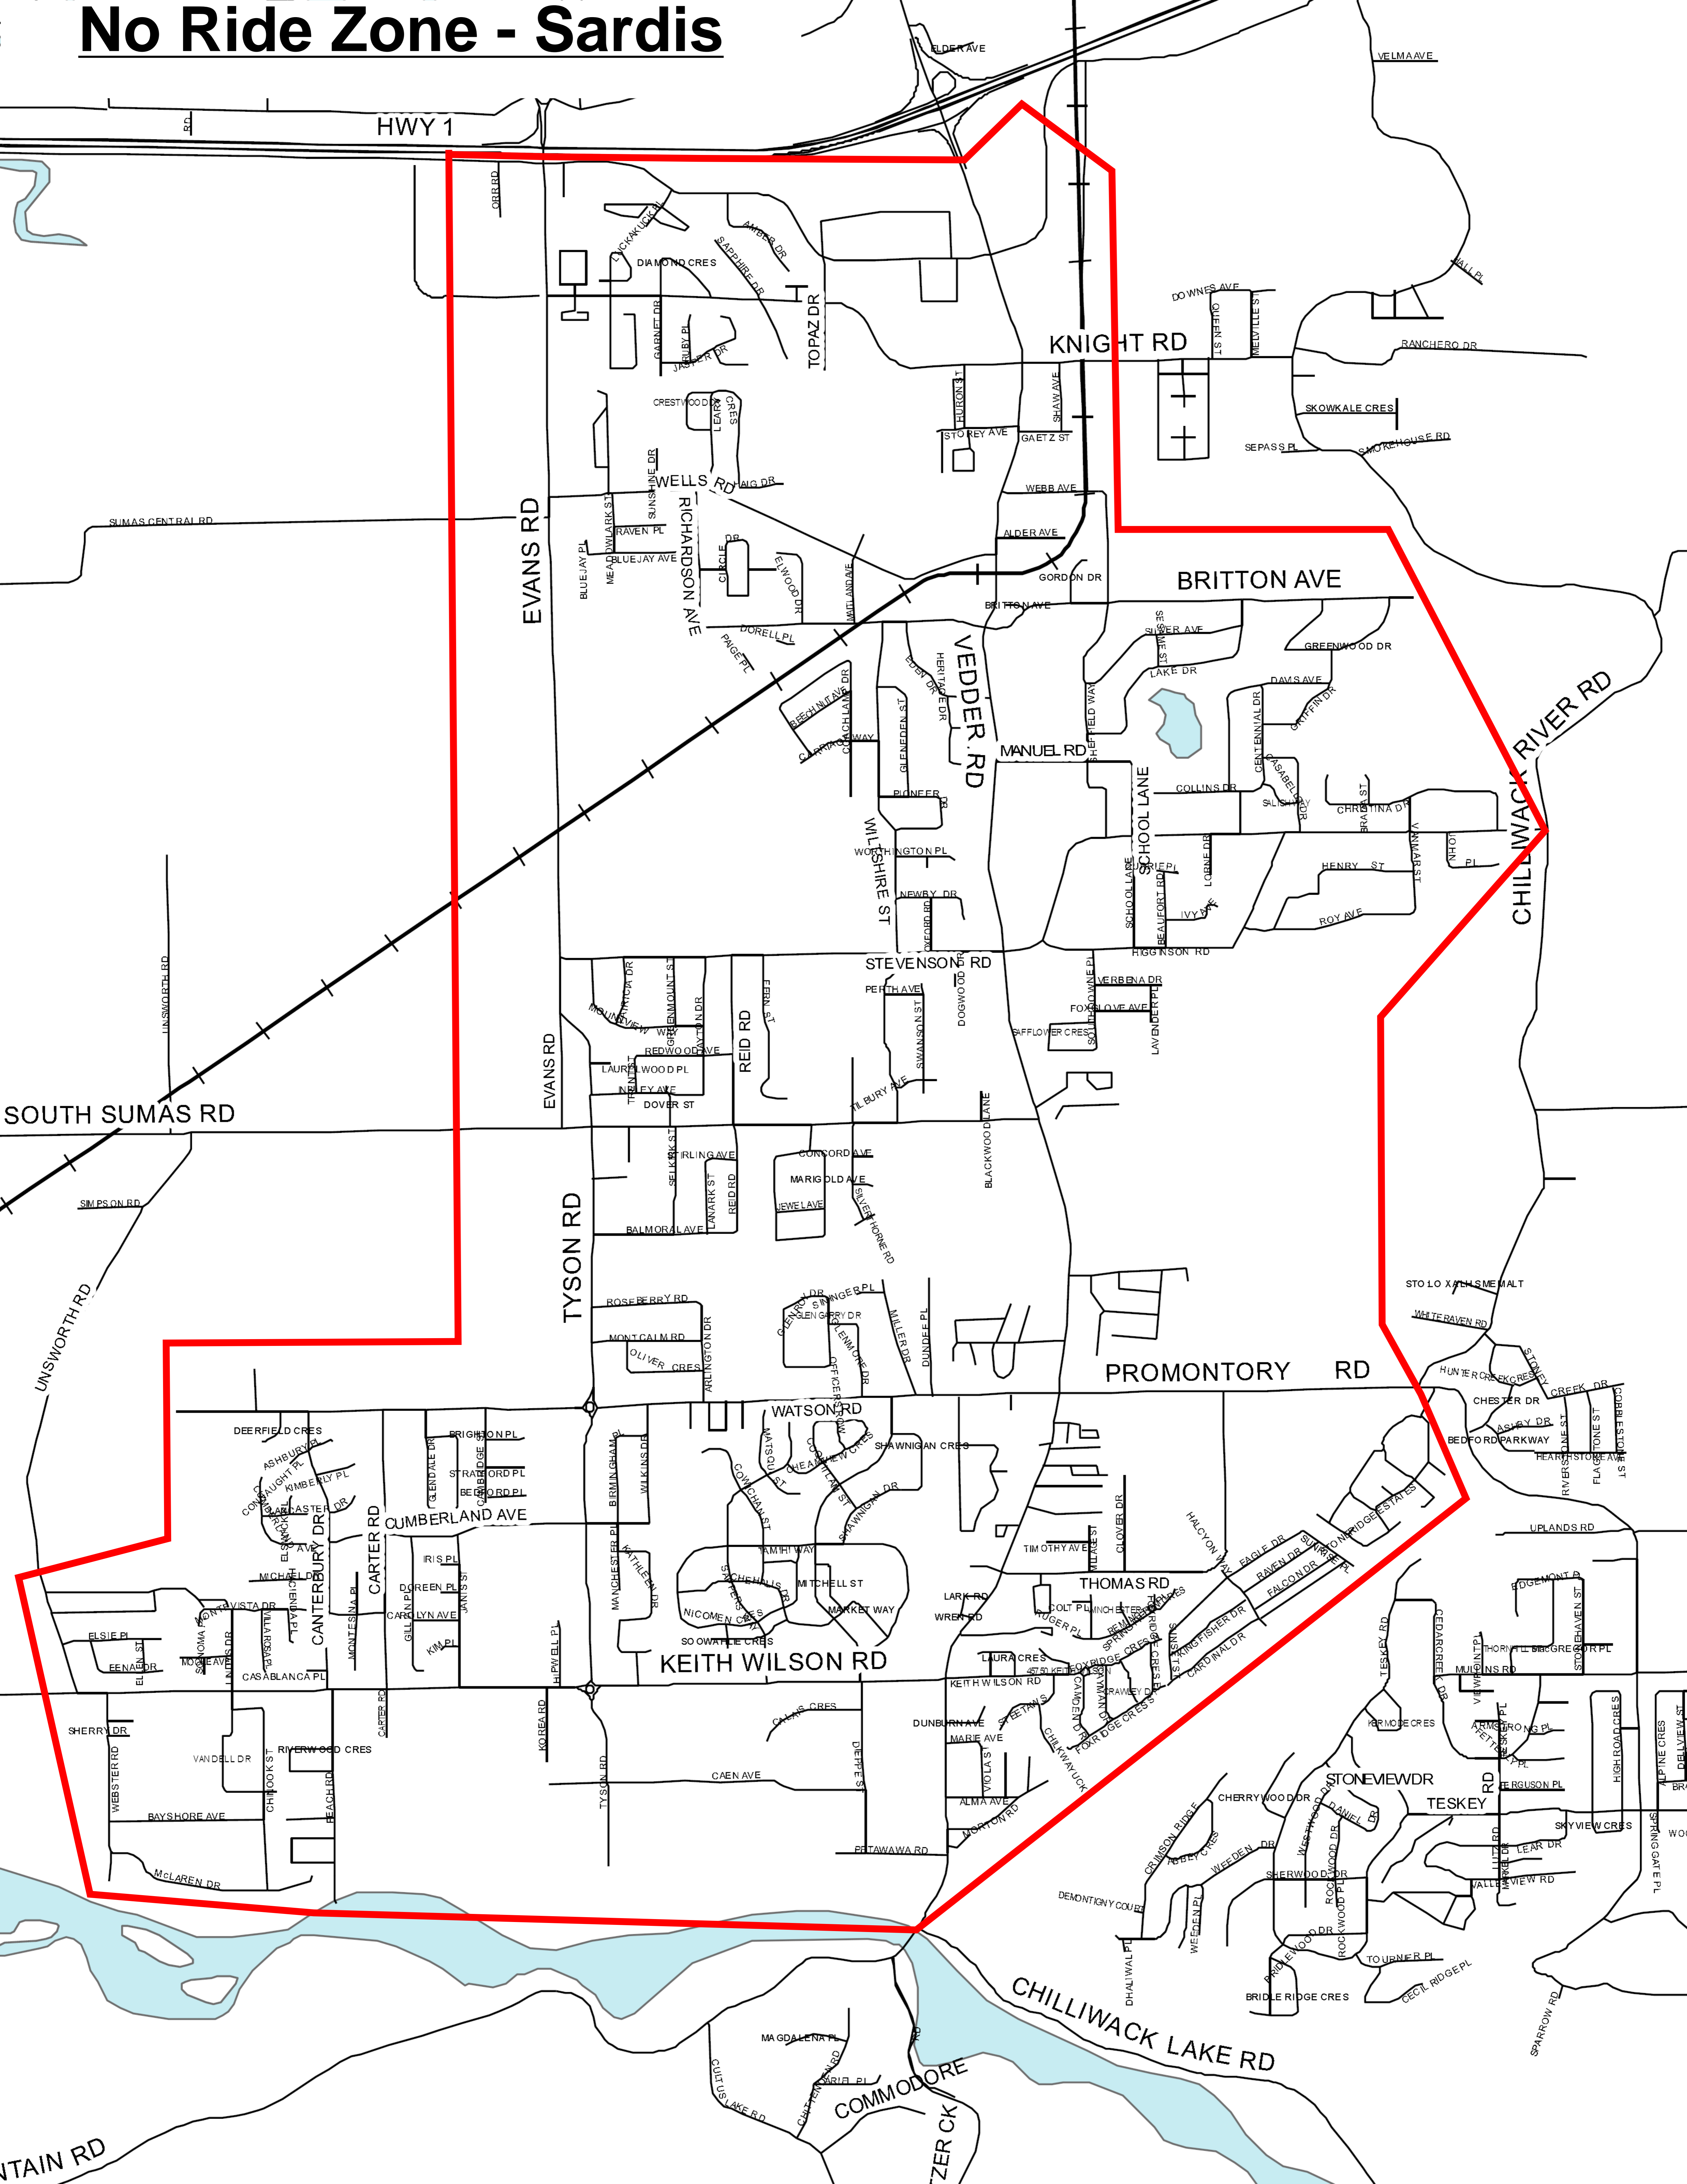

# No Ride Zone - Chilliwack

# No Ride Zone - Sardis

HWY 1

KNIGHT RD

BRITTON AVE

EVANS RD

VEDDER RD

CHILLIWACK RIVER RD

SOUTH SUMAS RD

TYSON RD

PROMONTORY RD

KEITH WILSON RD

THOMAS RD

CHILLIWACK LAKE RD

COMMODORE

MTAIN RD