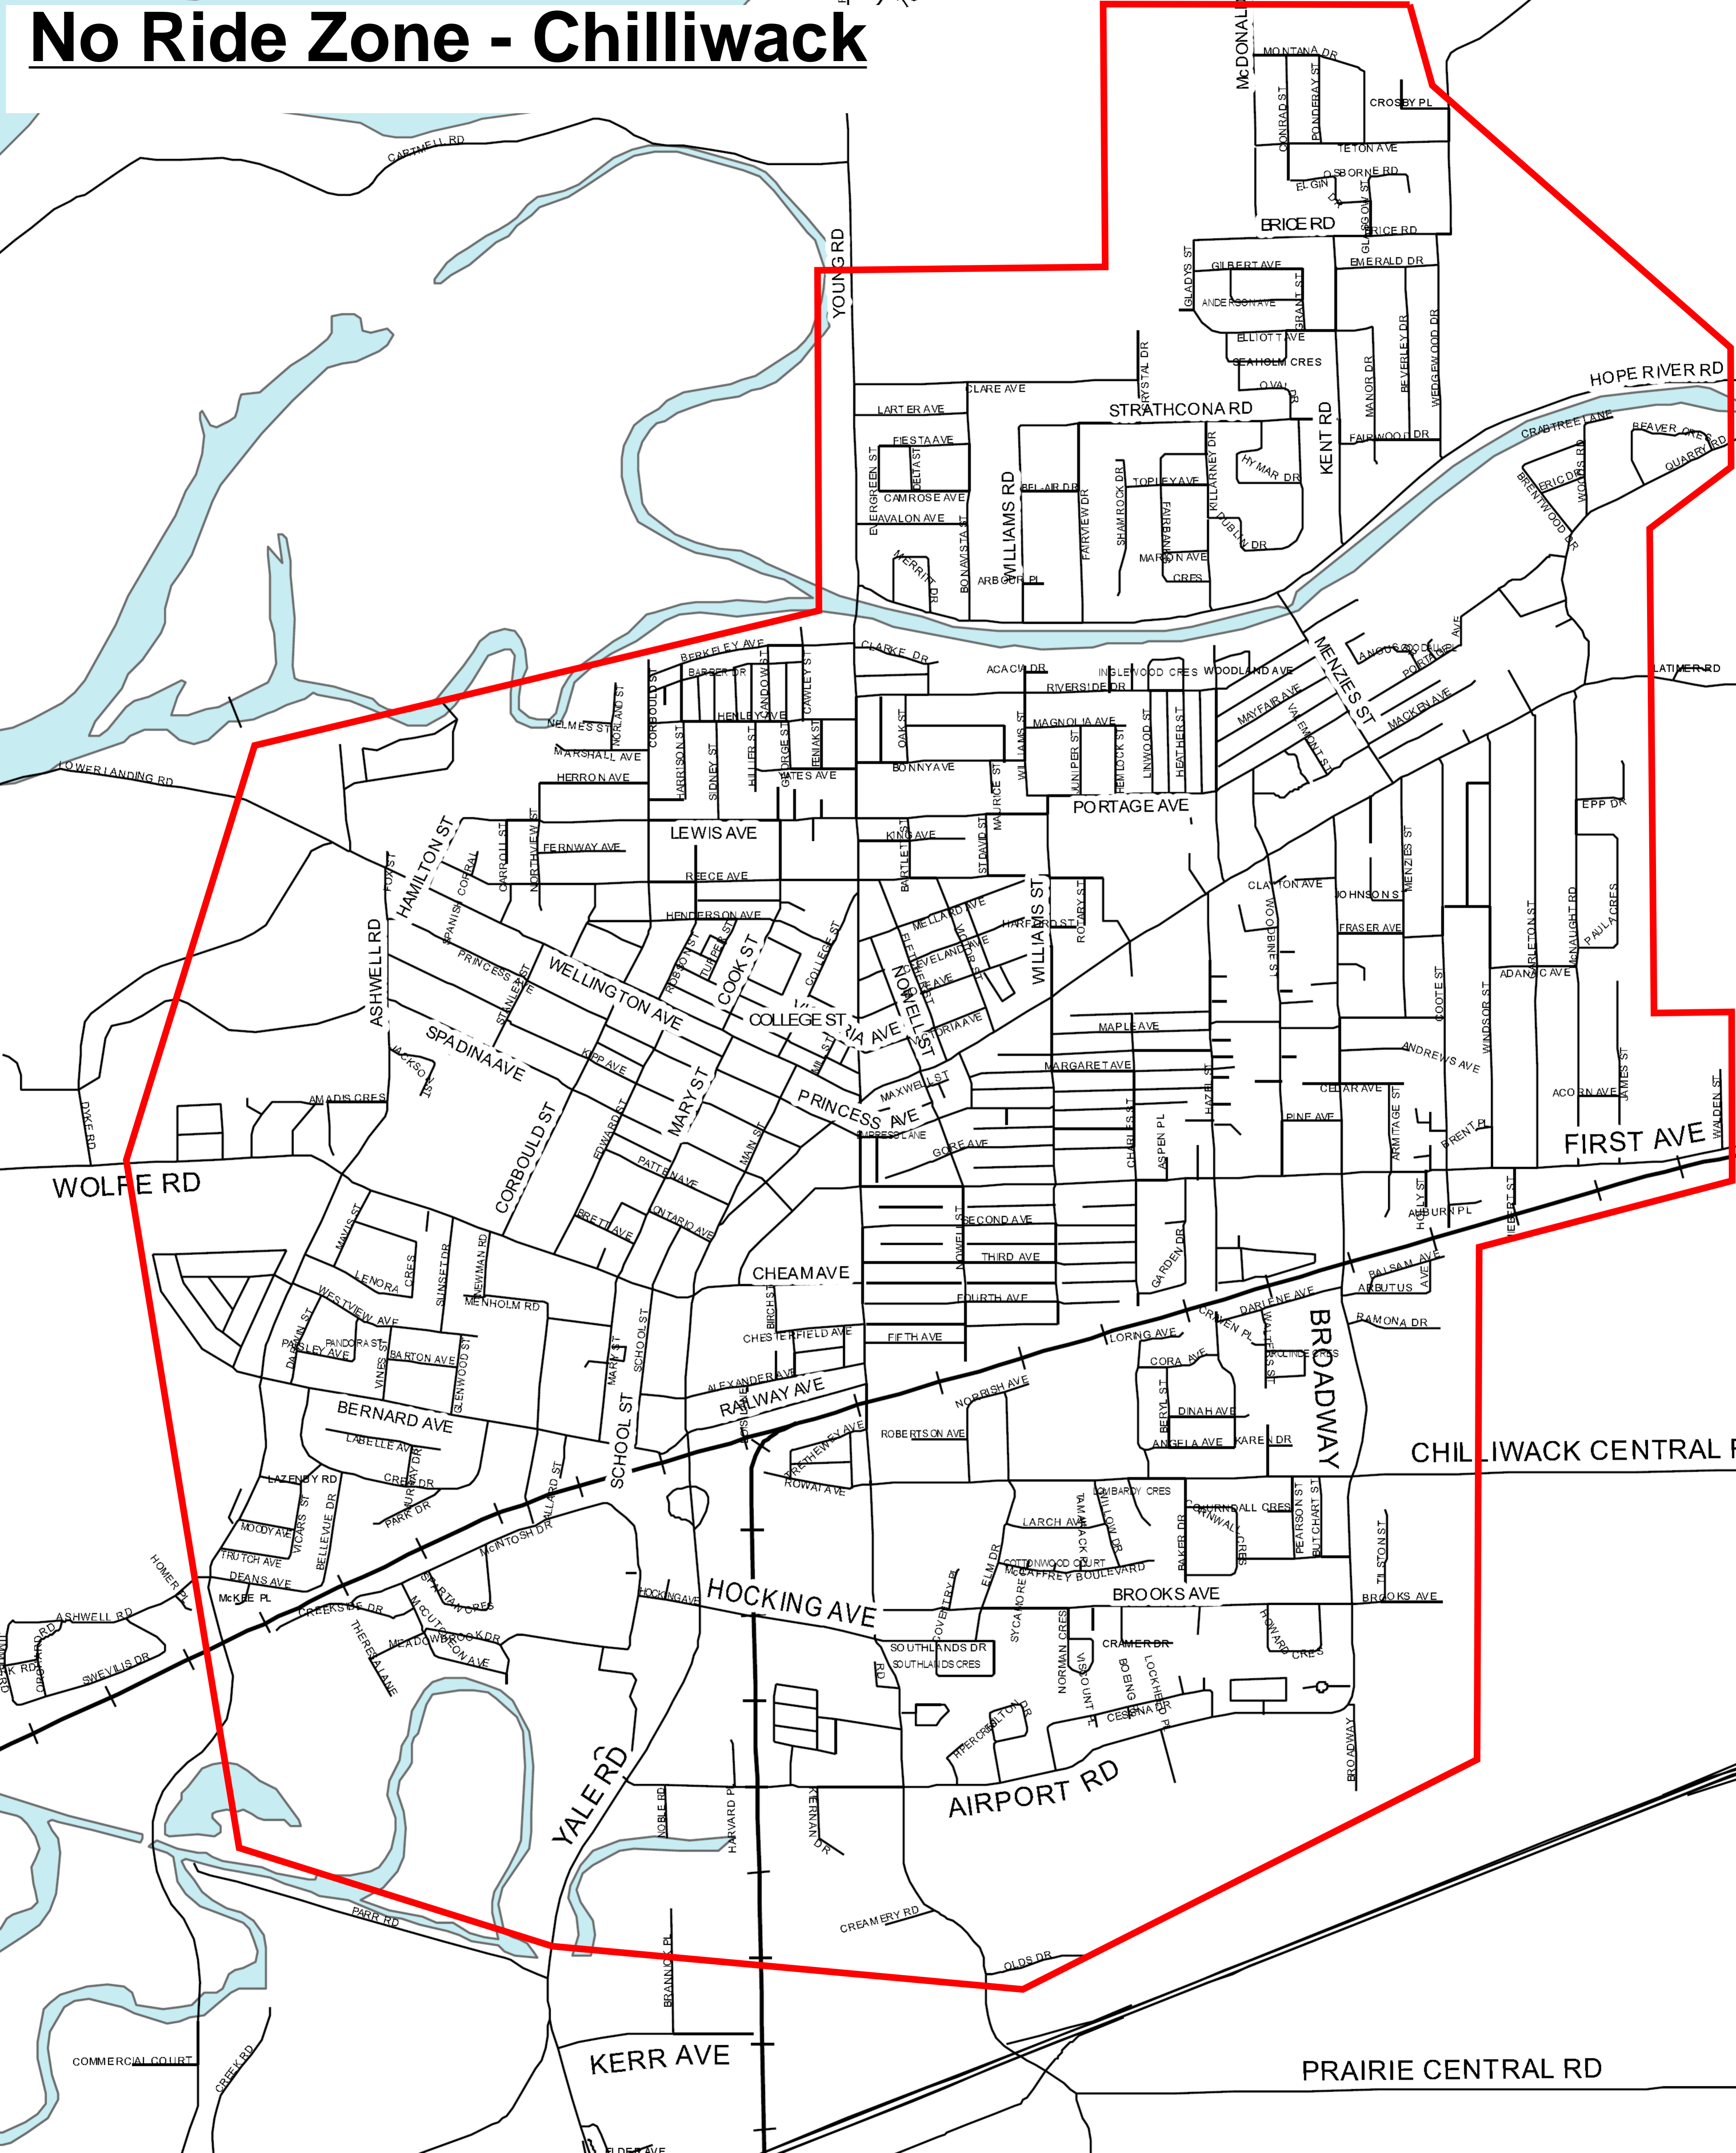

# No Ride Zone - Chilliwack

# No Ride Zone - Sardis

HWY 1

KNIGHT RD

BRITTON AVE

EVANS RD

VEDDER RD

CHILLIWACK RIVER RD

SOUTH SUMAS RD

TYSON RD

PROMONTORY RD

KEITH WILSON RD

THOMAS RD

CHILLIWACK LAKE RD

COMMODORE

MTAIN RD