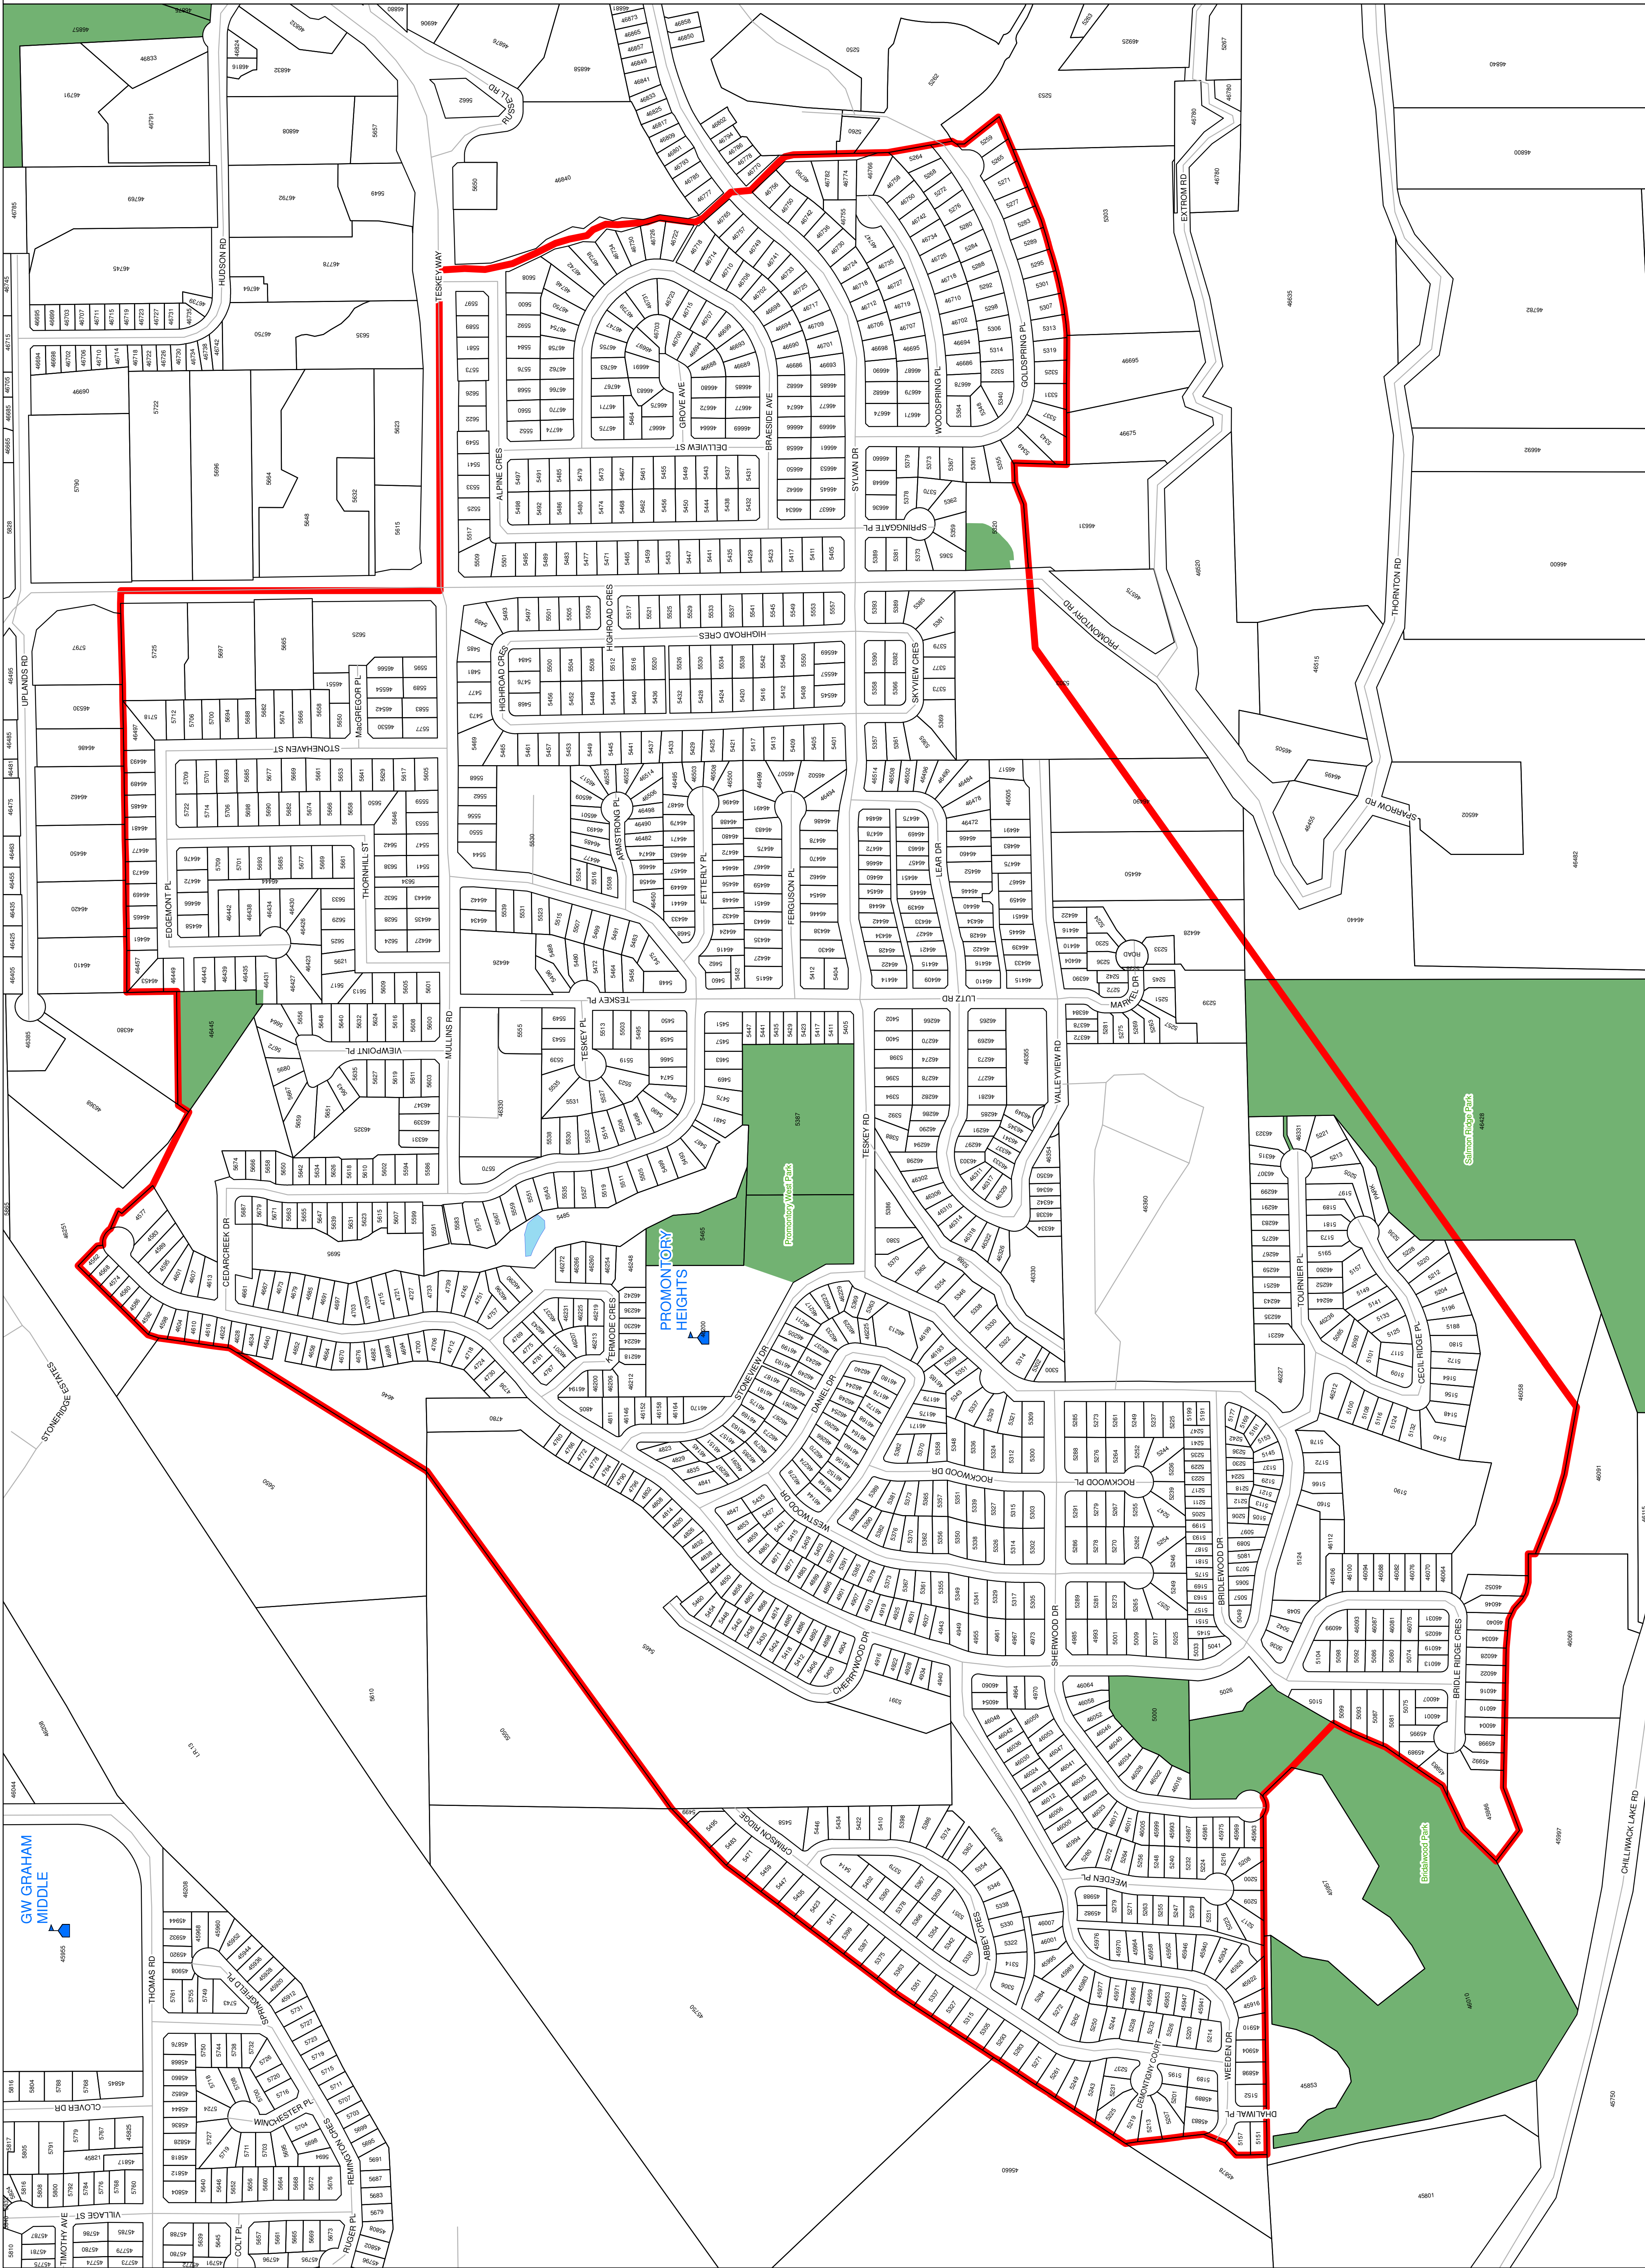

## Promontory Heights Elementary

### Legend

- Railway: Black line with cross-ticks
- Schools: Blue house icon
- Cadastral: Thin black outline
- Catchment: Red outline
- Water: Light blue fill
- Parks: Green fill

January 12th, 2010

GW GRAHAM  
MIDDLE